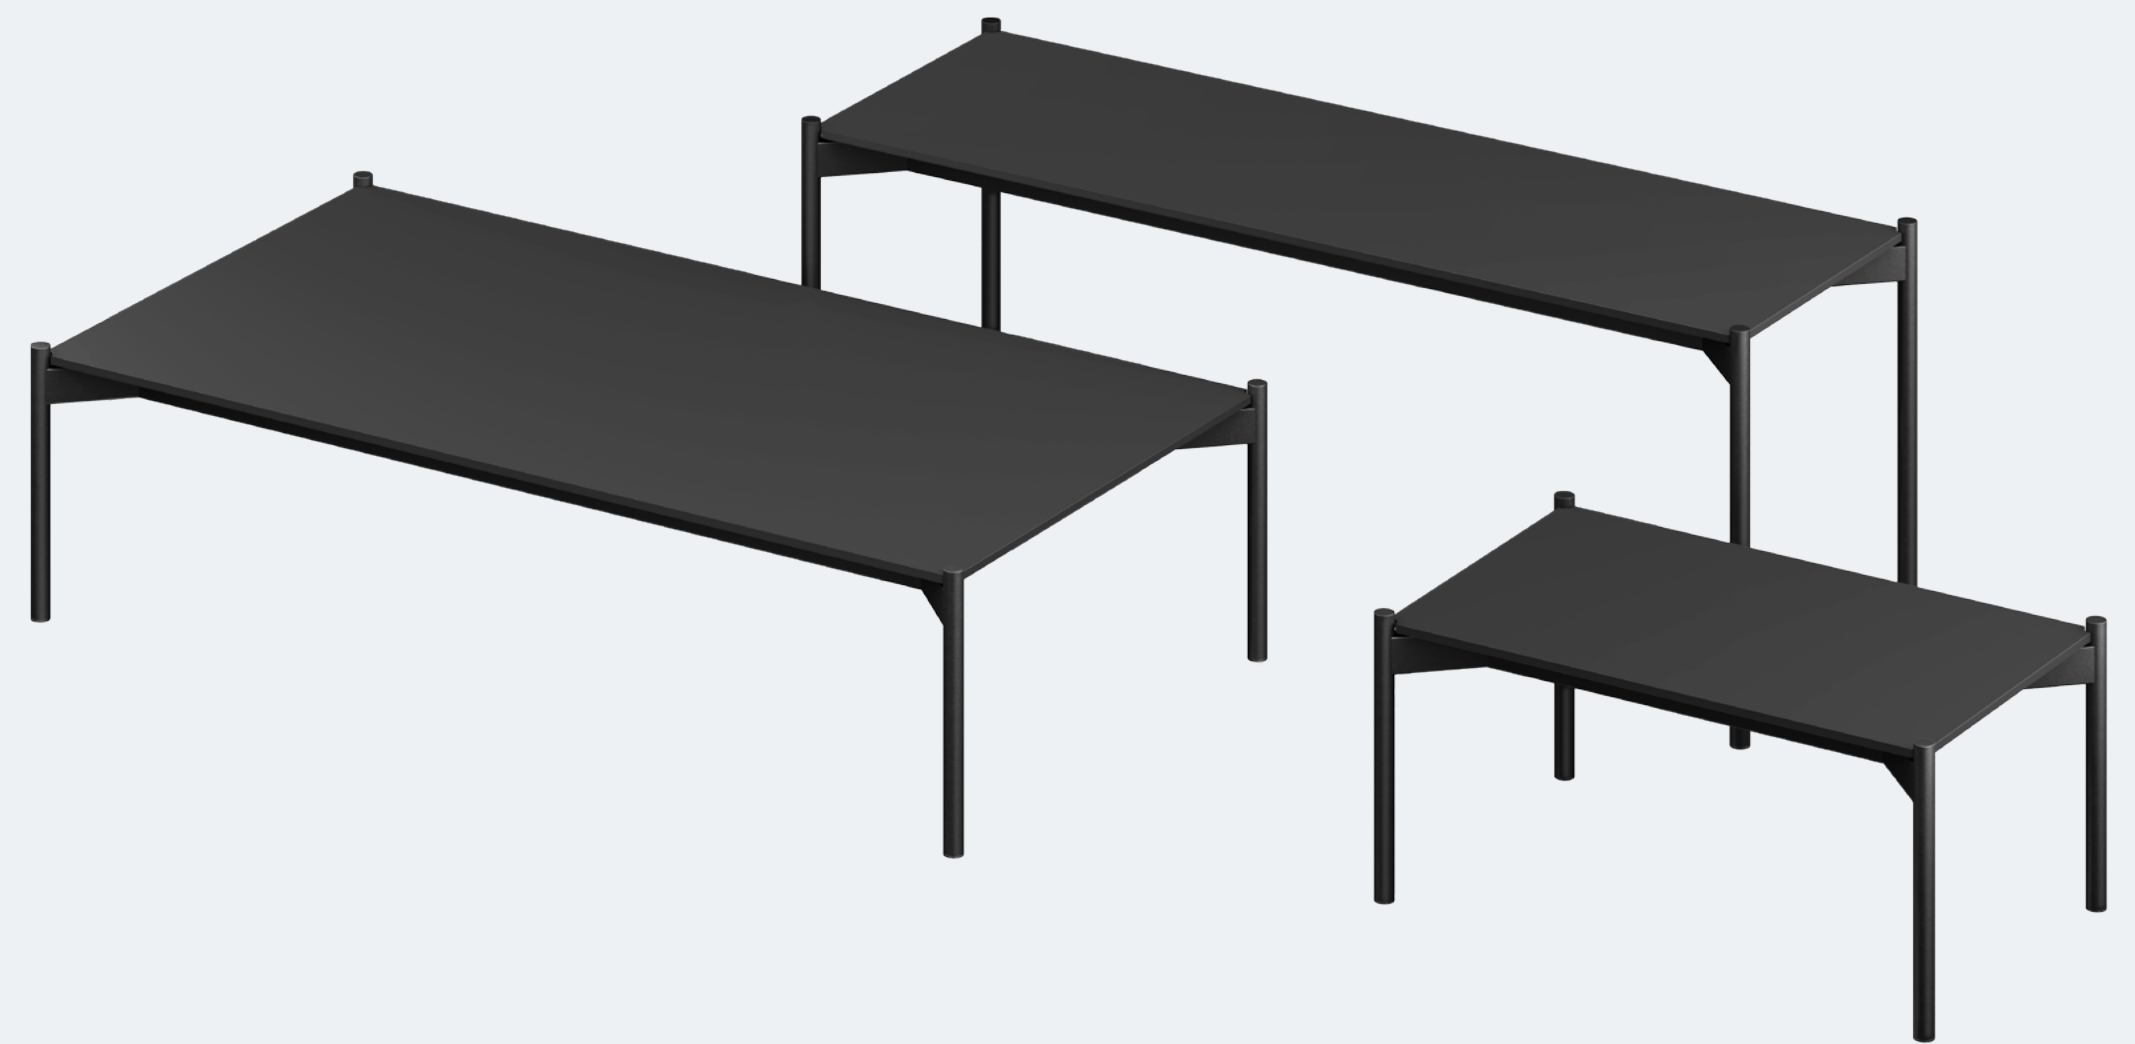

# OCCASIONAL TABLES

NEW

BASTION →

BOXY →

OFFSTAGE →

VU →

BASTION Occasional Tables / Wooden Legs

BASTION Occasional Tables / Metal Legs

BASTION

TABLE TOP 1

/ 20 mm solid oak

BASTION

TABLE TOP 2

/ 12 mm CDF, varnished

BOXY

TABLE TOP

TABLE TOP

/ 25 mm Melamine Faced  
Chipboard (MFC) with 2 mm  
ABS Edging

BASTION

LEGS 1

/ Solid oak wood.  
Ø 43 mm. Varnished  
/ Felt pad

BASTION

LEGS 2

/ Metal tube Ø 28 mm.  
Powder coated  
/ Adjustable feet. Can be  
adjusted up to 10 mm