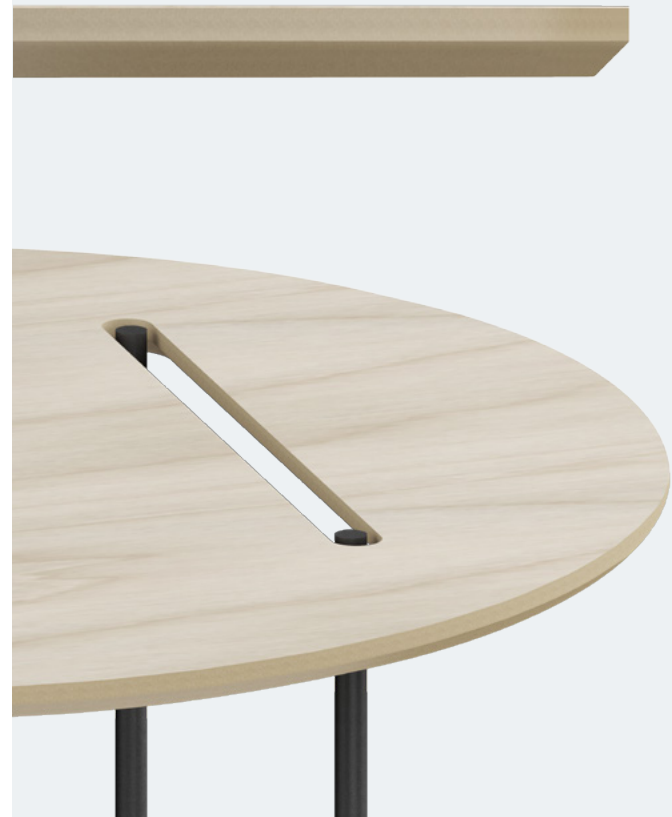

BOXY

TABLE TOP

/ 19 mm veneered MDF
/ Tapered edge, varnished

OFFSTAGE

TABLE TOP 1

/ Natural oak veneer