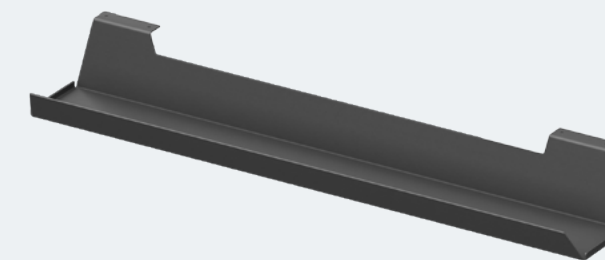

SCANDO Executive Desk / Modesty Panel / Power Dot Built-In Power Outlet

DESK TOP

- / 25 mm laminated black MDF
- / Tapered edge, varnished
- / Desks with cut-out for power hub

↓ Power hub

LEGS

- / Natural oak wood legs inserted into metal fixture
- / Adjustable Feet. Can be adjusted up to 10 mm

MODESTY PANEL

- / 18 mm painted MDF, rounded corners. Black
- / Attached to the desk top with three metal brackets

METAL FRAME

- / Fixed length. Metal profile 50 x 25 mm. Powder coated

METAL TRAY

- / Attached to the desk top. Powder coated

SV1L 1800 800 745

SV1R 1800 800 745

SUV 1390 18 350

METAL

W3
RAL 9003 white,
smooth matt

B
RAL 9005 black,
smooth matt

MFC

1
W10003VV White,
Pfleiderer