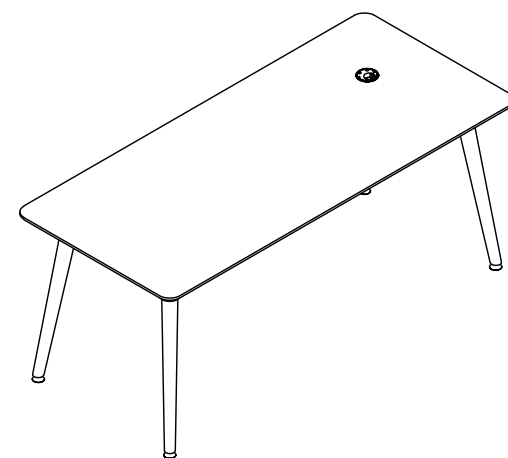

SV1R 1800 800 745