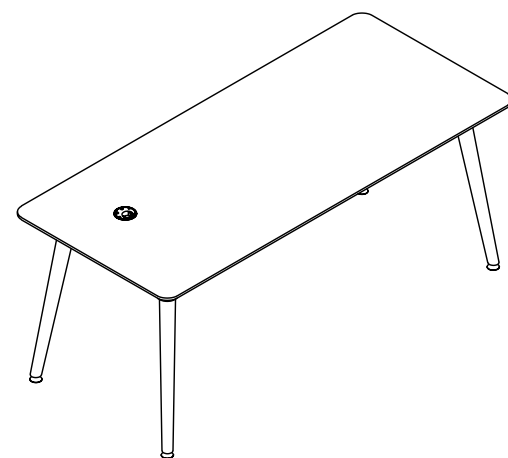

SCANDO Executive Desk / Modesty Panel / Power Dot Built-In Power Outlet

DESK TOP

- / 25 mm laminated black MDF
- / Tapered edge, varnished
- / Desks with cut-out for power hub

↓ Power hub

LEGS

- / Natural oak wood legs inserted into metal fixture
- / Adjustable Feet. Can be adjusted up to 10 mm

MODESTY PANEL

- / 18 mm painted MDF, rounded corners. Black
- / Attached to the desk top with three metal brackets

METAL FRAME

- / Fixed length. Metal profile 50 x 25 mm. Powder coated

METAL TRAY

- / Attached to the desk top. Powder coated