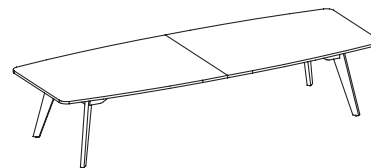

Designed by Rimvydas Bartkus *R Bartkus*

**TWO-SEATING**

**FS26** - 1600x1600x750h

**TWO-STANDING**

**FS46** - 1600x1600x1100h

**FOUR-SEATING**

**FS46** - 3240x1600x750h

**MANUAL SEATING**

**FS16D/FS16K** - 1600x800x750h  
**FS18D/FS18K** - 1800x800x750h

**MEETING**

**FFP5** - 1460x18x320h  
**FLP5** - 1460x18x320h  
**FGP5** - 1460x18x320h

**FFP6** - 1460x18x320h  
**FLP6** - 1460x18x320h  
**FGP6** - 1460x18x320h

**FM26** - 2600x1200x755h

**FM36** - 3600x1300x755h

**FFK2**  
450x550x580h

**FFK3**  
450x550x580h

**F16K** - 600x600x600h  
**F16D** - 600x600x600h

**F19**  
900x600x600h

**F13**  
900x450x880h

**F11**  
900x430x880h