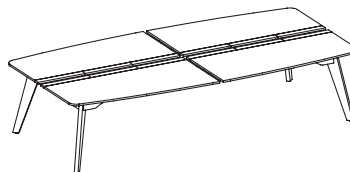

The series is comprised of two types of desks (standing and sitting desks), drawer units of varying dimensions and types, as well as cabinets and conference tables, all designed to create a complete and harmonious interior.

Designed by Rimvydas Bartkus *R Bartkus*

**TWO-SEATING**

**FS26** - 1600x1600x750h

**TWO-STANDING**

**FS46** - 1600x1600x1100h

**FOUR-SEATING**

**FS46** - 3240x1600x750h

**MANUAL SEATING**

**FS16D/FS16K** - 1600x800x750h  
**FS18D/FS18K** - 1800x800x750h

**MEETING**

**FFP5** - 1460x18x320h  
**FLP5** - 1460x18x320h  
**FGP5** - 1460x18x320h

**FFP6** - 1460x18x320h  
**FLP6** - 1460x18x320h  
**FGP6** - 1460x18x320h