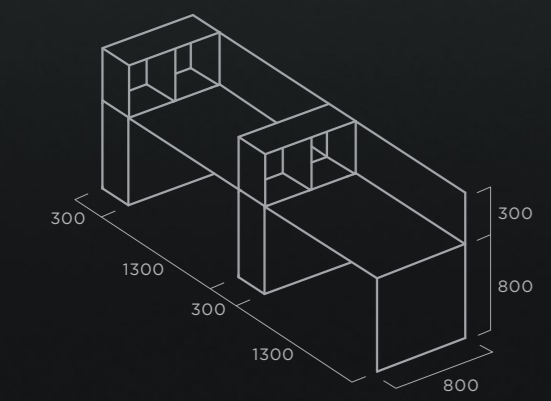

TEAM VARIATIONS

"In business one can always achieve good individual results but what surprises everyone is great teamwork."

You can have a good team and a common goal yet more individual offices will not inspire teamwork. As time goes by, you will notice that your employees spend more time in meeting rooms, kitchens, and common areas that are conducive to interaction...

In today's economy we care a lot about good results and low costs. Organizations look for ways to reduce office space and energy consumption, so rarely do they look for expensive desks or cabinets. Furniture has to fulfill a function and reduce the costs of an organization.

Sitting at a common table stimulates teamwork. By joining tables with cabinets, we satisfy the workspace requirements and reduce the price of furniture. Such a combination of pieces of furniture meets all the demands of today's business."

Bentley