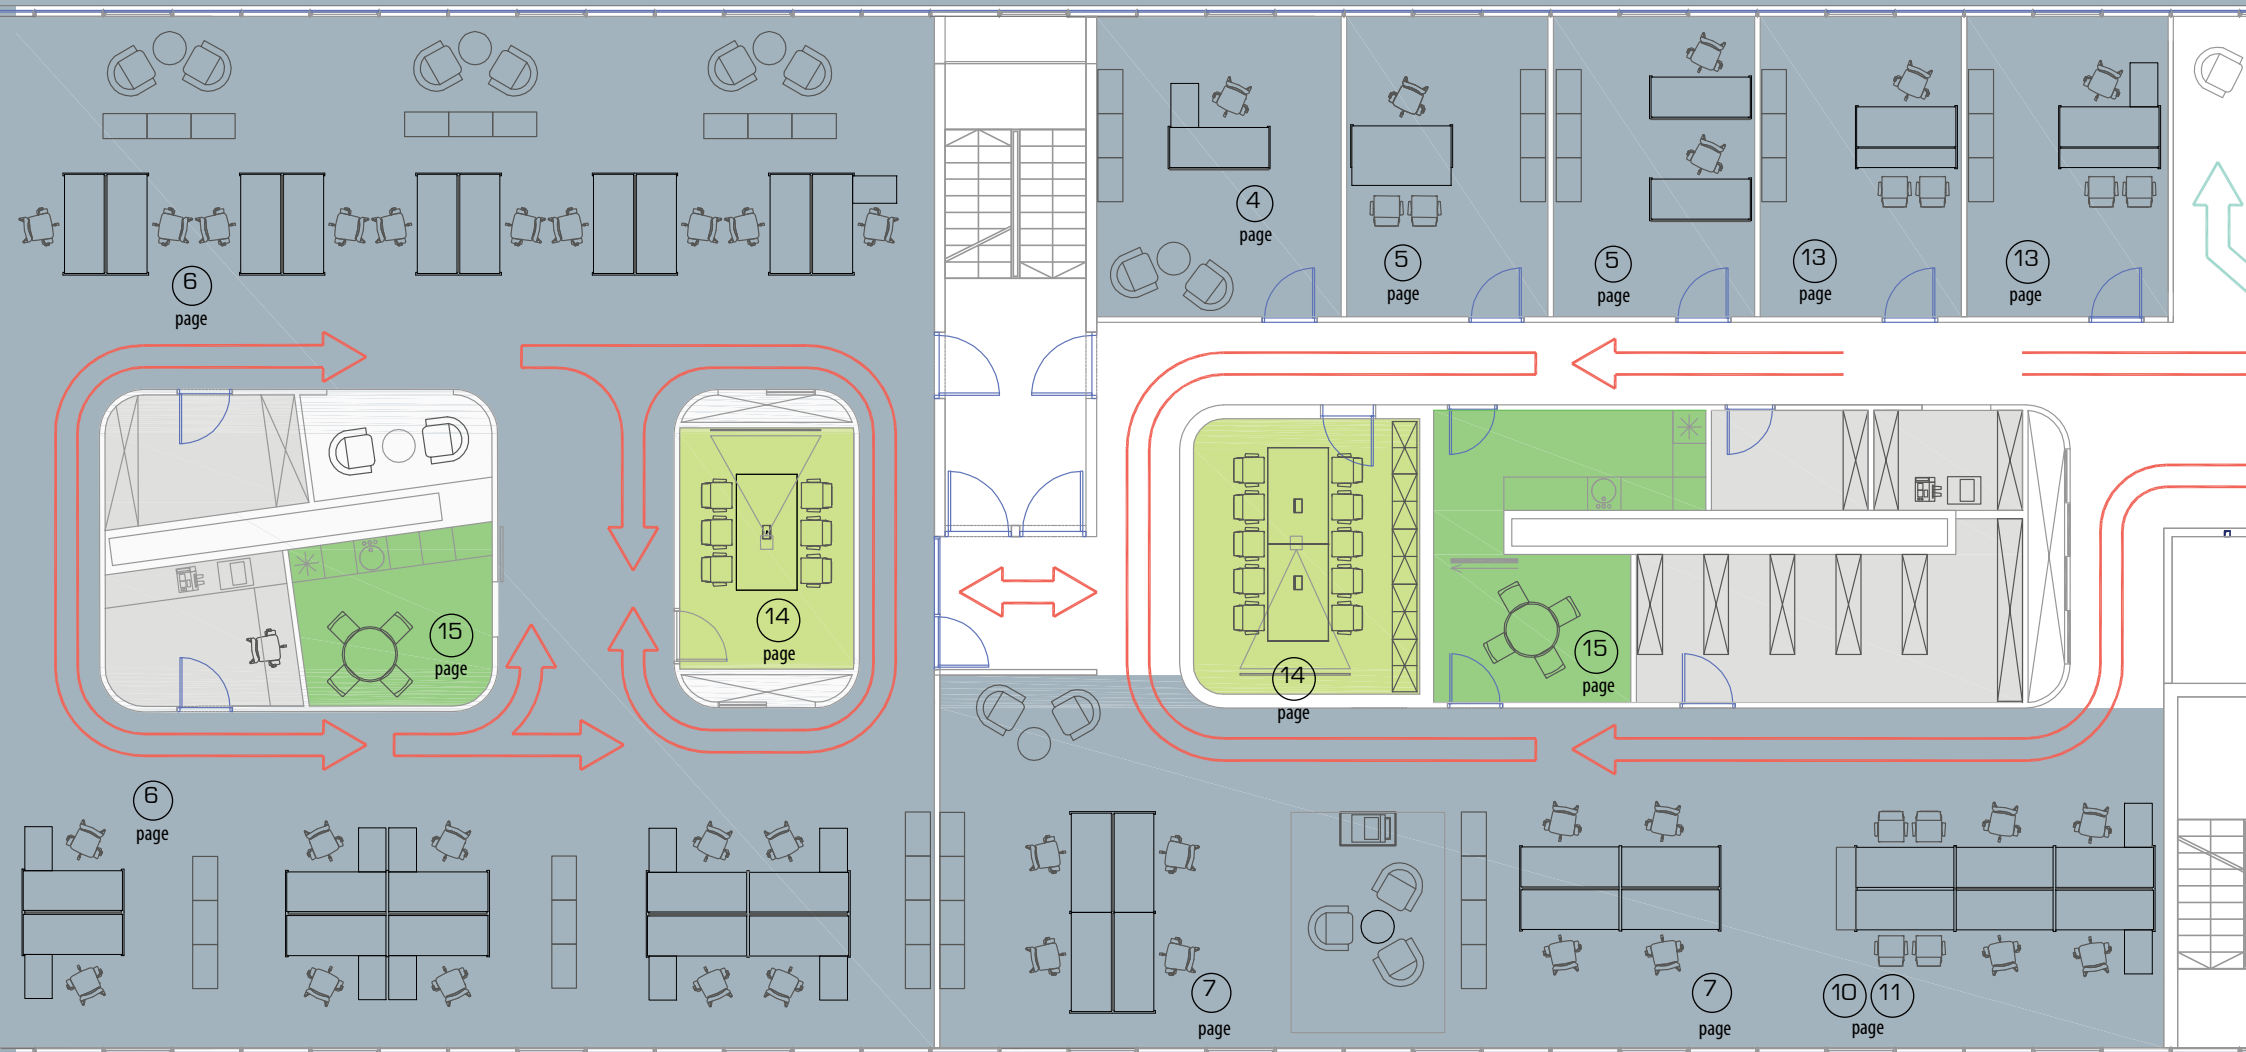

iTON

office system

Rooms for employees

Meeting rooms

Auxiliary premises

Kitchens

Lobbies, corridors

WC

An office system iTON is designed to create good working environment.

The collection is featured by functionality and usability. An ergonomic, comfortable working environment meeting individual needs is created by combining different segments into the modules. The system can have different color tones.

Designer **Vytautas Puzeras**

The system iTON is a functional, practical,
and comfortable office system for individual work.

The extended tabletop ensures space to the visitor.

The suspended drawer container creates esthetic and light impression.

The corner working place with tapestry partition creates privacy impression to the working place.

The system iTON is a beautiful solution for team work.

The furniture can be functionally installed in different spaces by combining separate segments into the modules.