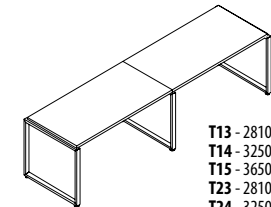

LWCB DECORATIONS

VARNISHED GLASS*

* mat / tone / colored

METALS

TEXTILE

EXECUTIVE TABLES

T01 - 1650x1150x740

T02 - 1850x1150x740

WORK TABLES

T10 - 1430x725x740h
T11 - 1650x725x740h
T12 - 1850x725x740h

T13 - 2810x725x740h
T14 - 3250x725x740h
T15 - 3650x725x740h
T23 - 2810x725x740h
T24 - 3250x725x740h
T25 - 3650x725x740h

WORK TABLES