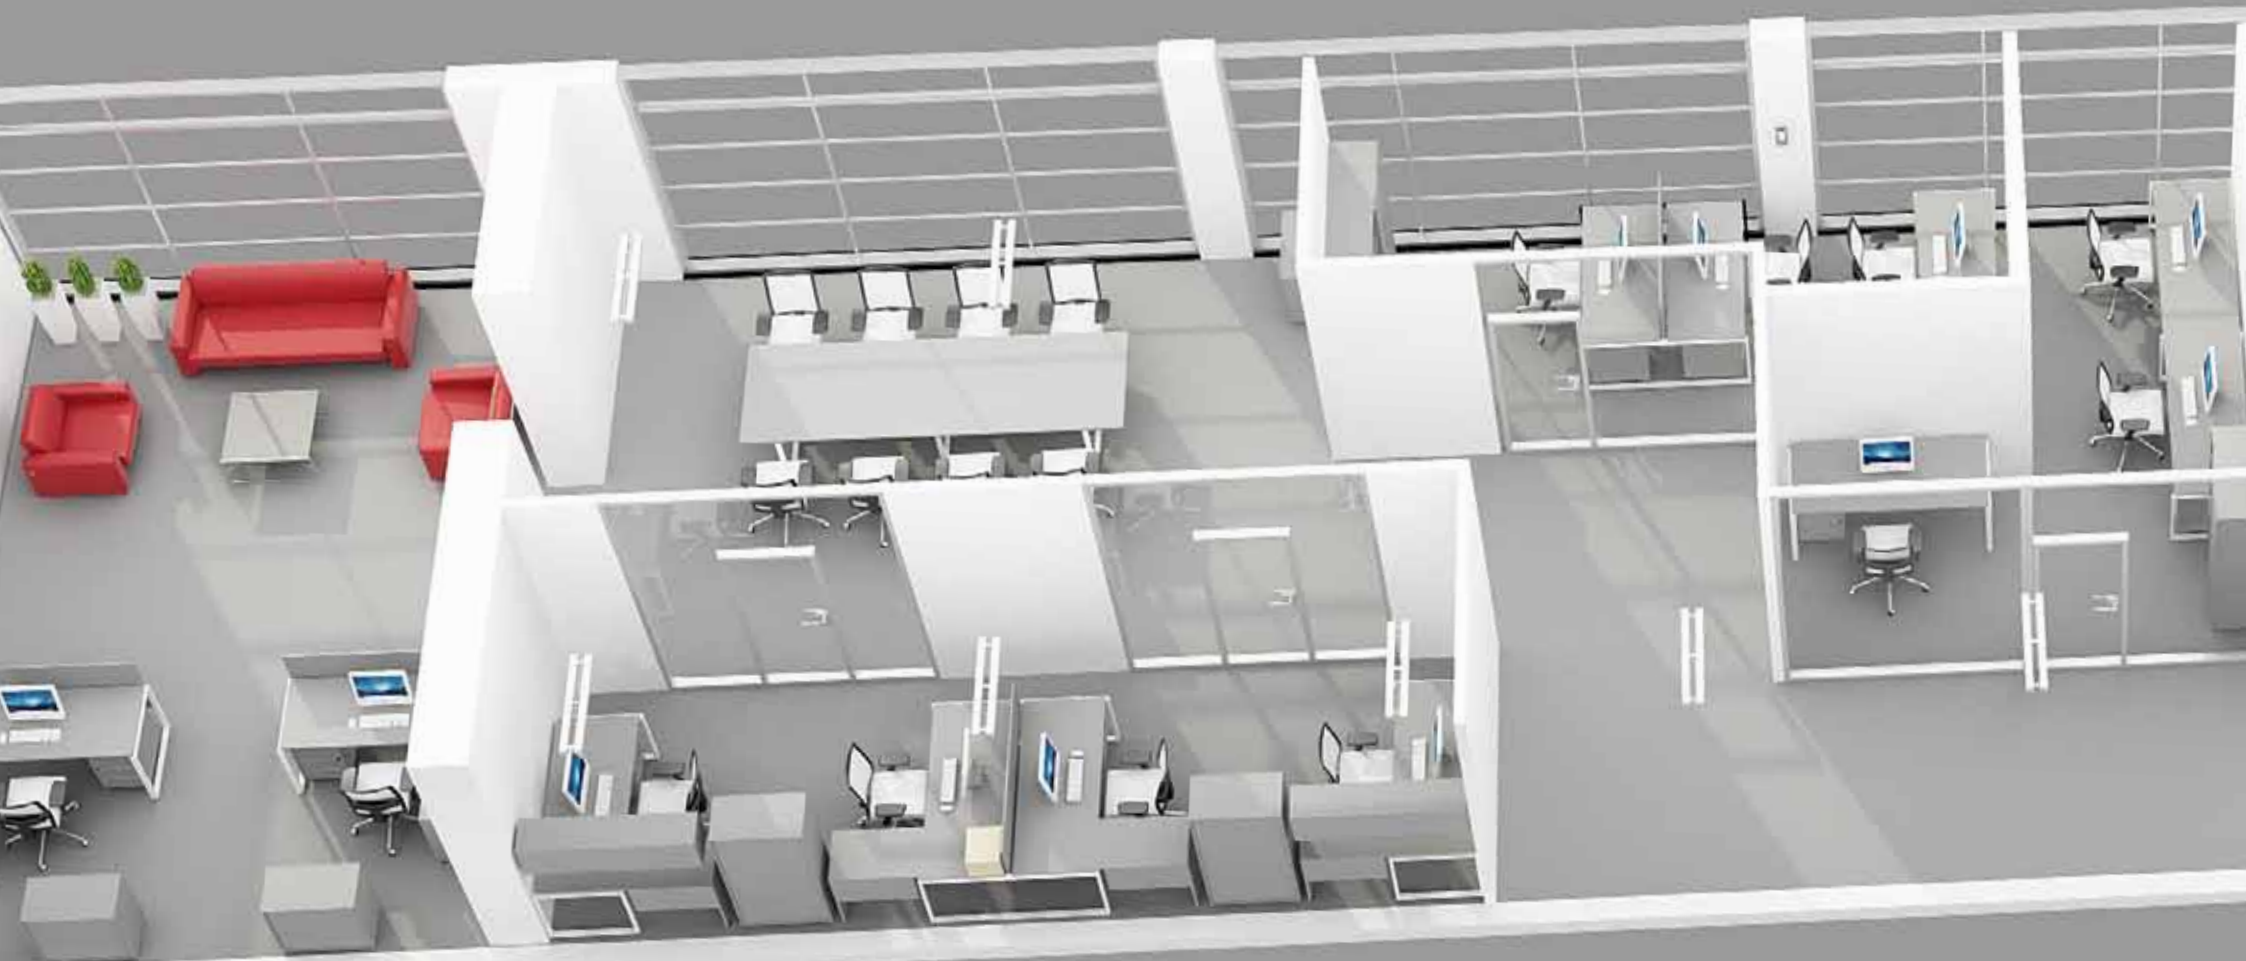

Designer **Vytautas Puzeras**

The system iTON is a functional, practical,
and comfortable office system for individual work.

The extended tabletop ensures space to the visitor.

The suspended drawer container creates esthetic and light impression.

The corner working place with tapestry partition creates privacy impression to the working place.

The system iTON is a beautiful solution for team work.

The furniture can be functionally installed in different spaces by combining separate segments into the modules.

The office furniture iTON are easily adapted for each working place, including the conference rooms.

Stability of the working place is ensured by metal table structures. All suspended components are fastened within metal parts. Electric installation solutions are an integral part of the modern working place. Electric installation system mounted in the working place ensures safe and convenient routing of the cables from the computer to the communication point.

iTON

office system

The collection is featured by functionality and usability. An ergonomic, comfortable working environment meeting individual needs is created by combining different segments into the modules.