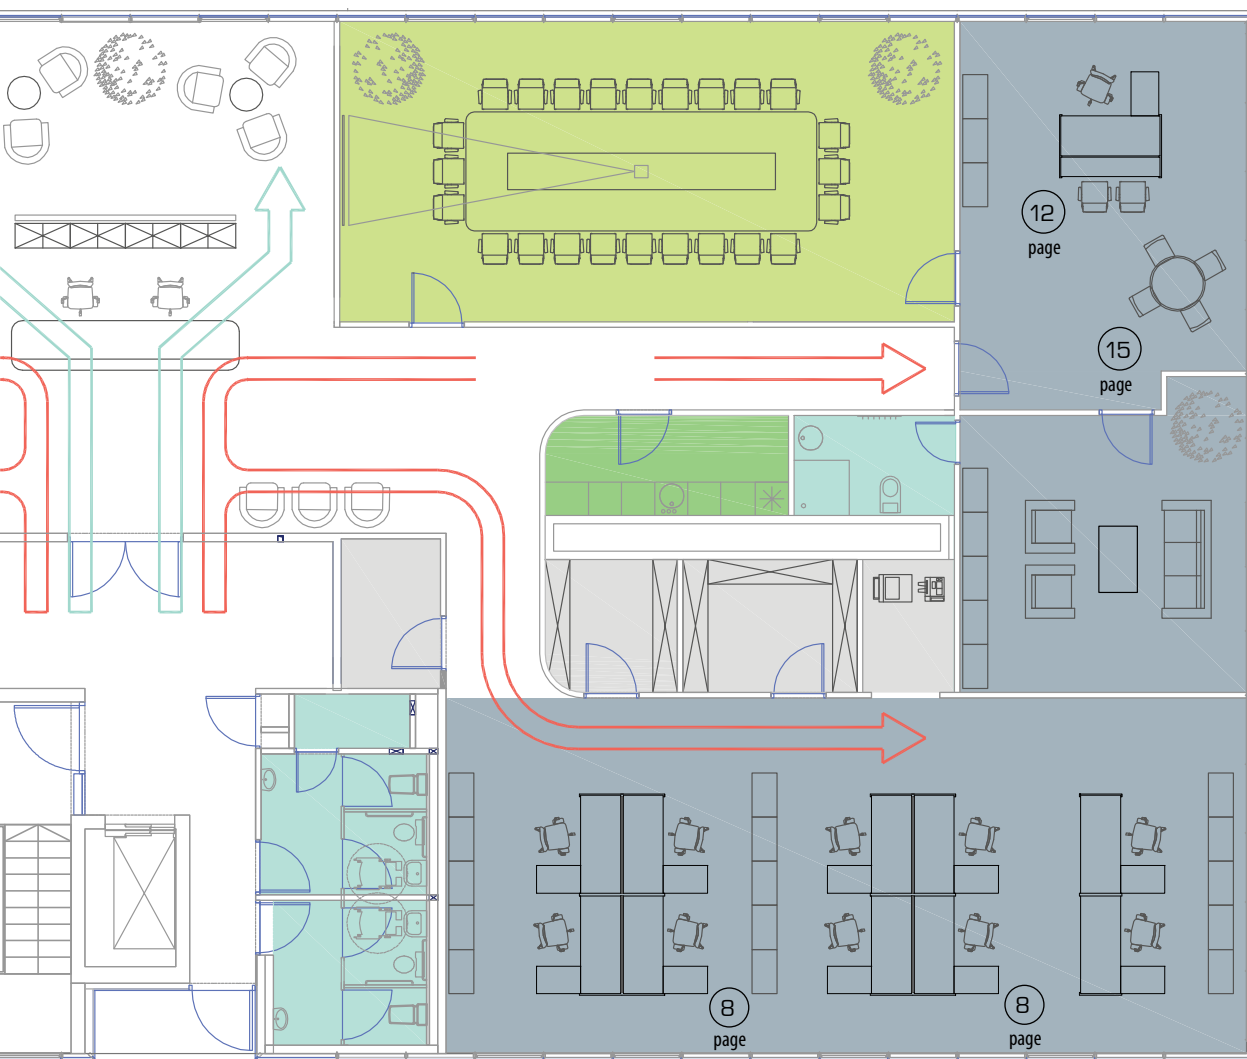

iTON

office system

Rooms for employees

Meeting rooms

Auxiliary premises

Kitchens

Lobbies, corridors

WC

An office system iTON is designed to create good working environment.

The collection is featured by functionality and usability. An ergonomic, comfortable working environment meeting individual needs is created by combining different segments into the modules. The system can have different color tones.

Designer **Vytautas Puzeras**

The system iTON is a functional, practical,
and comfortable office system for individual work.

The extended tabletop ensures space to the visitor.

The suspended drawer container creates esthetic and light impression.

The corner working place with tapestry partition creates privacy impression to the working place.

The system iTON is a beautiful solution for team work.

The furniture can be functionally installed in different spaces by combining separate segments into the modules.