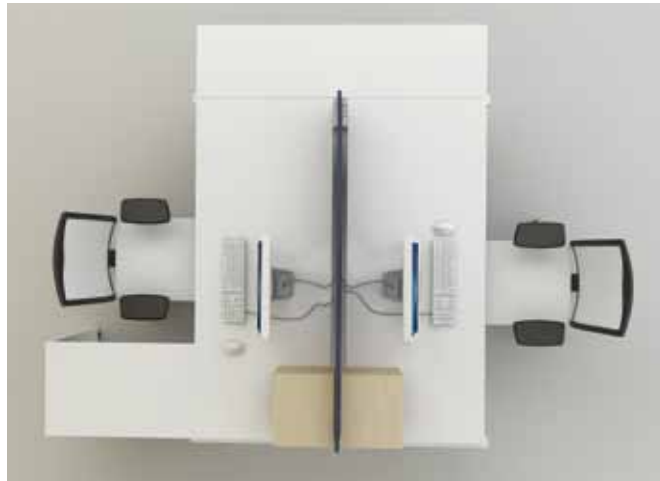

Convenient working space both to the employee and visitor is created by use of additional elements.