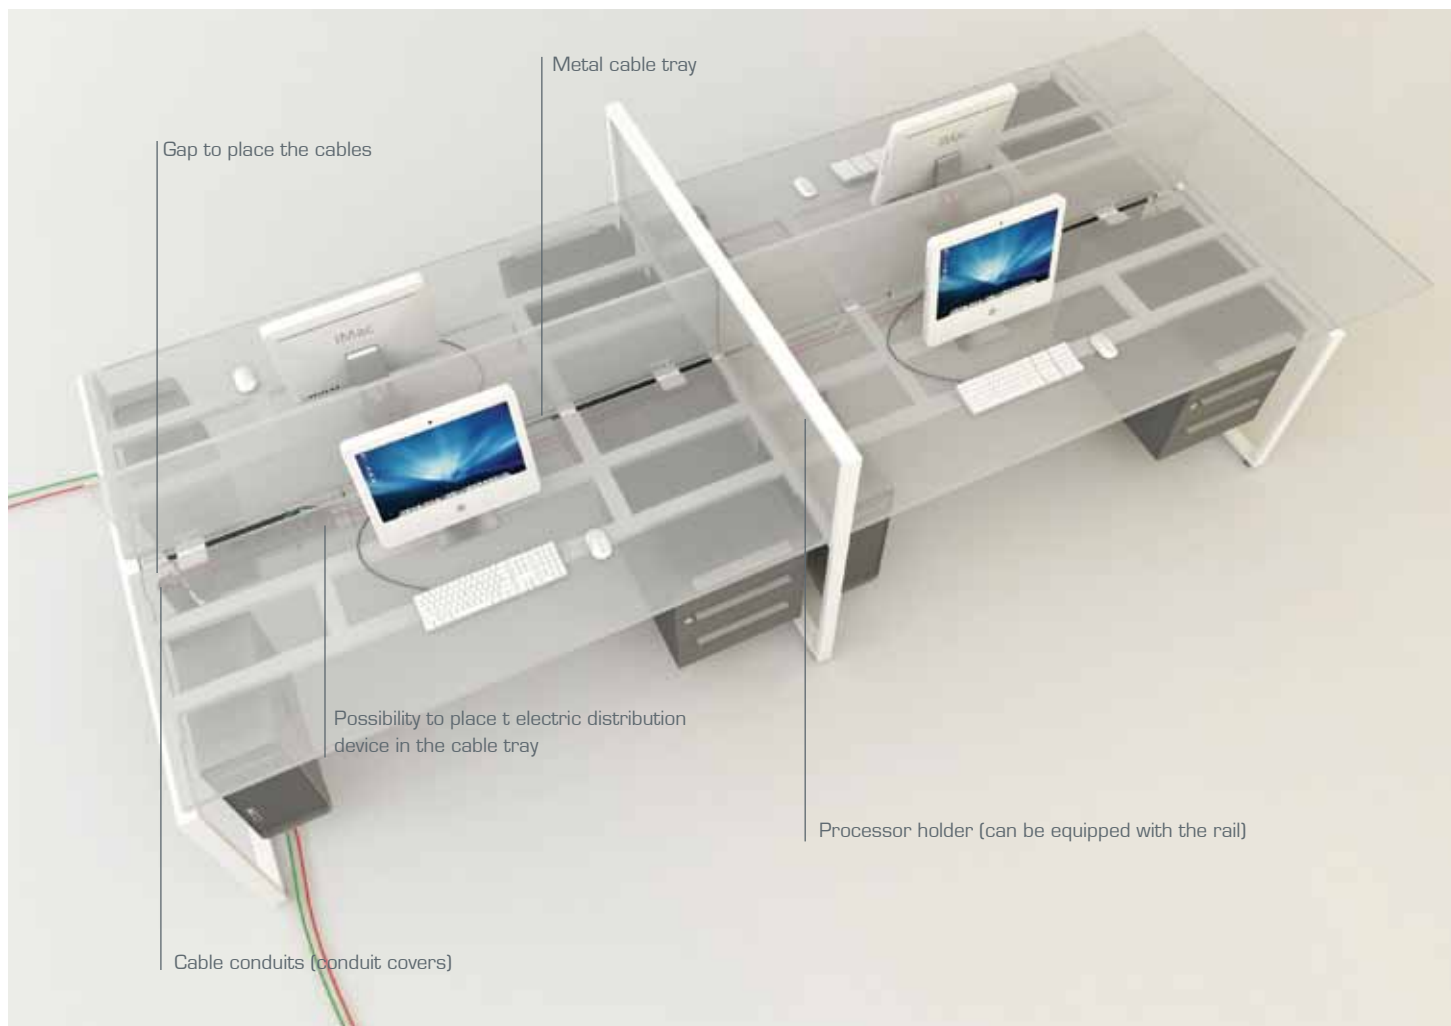

Designer **Vytautas Puzeras**

The system iTON is a functional, practical,
and comfortable office system for individual work.

The extended tabletop ensures space to the visitor.

The suspended drawer container creates esthetic and light impression.

The corner working place with tapestry partition creates privacy impression to the working place.

The system iTON is a beautiful solution for team work.

The furniture can be functionally installed in different spaces by combining separate segments into the modules.

The office furniture iTON are easily adapted for each working place, including the conference rooms.

Stability of the working place is ensured by metal table structures. All suspended components are fastened within metal parts. Electric installation solutions are an integral part of the modern working place. Electric installation system mounted in the working place ensures safe and convenient routing of the cables from the computer to the communication point.

iTON

office system

The collection is featured by functionality and usability. An ergonomic, comfortable working environment meeting individual needs is created by combining different segments into the modules.